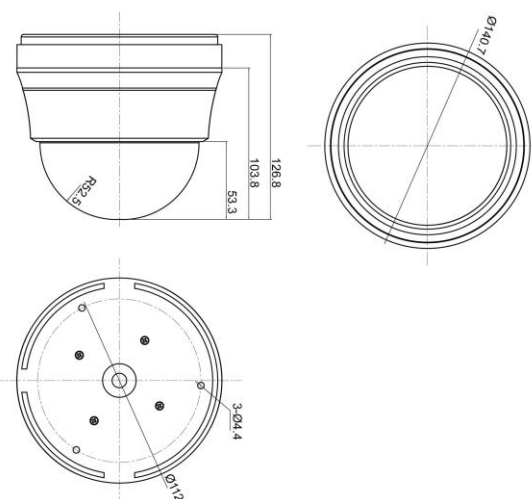

AZC-HD81100C

AHD Starlight Full HD 1080PWDR Speed Dome

- AHD 1920 (H) x 1080 (V) Zoom Camera
- 1/2.8" Sony 2.1M STARVIS CMOS Sensor
- Color: 0.02Lux@F1.6, B/W: 0.005Lux@ F1.6
- Optical 10X Zoom: f5-50mm / F1.6
- Push AF & Auto IRIS Zoom Lens
- BNC Video Output: AHD
- OSD Menu Control & UTC Control
- Powerful WDR & Anti-Headlight (HLC)
- Fog Reduction & 3D/2D Noise Reduction

Dimensions

Tol:±0.5Unit:mm

Option

MTB-413
Wall-Mount
(Outdoor)

*Specifications are subject to change without notice. 1082_v01_181212